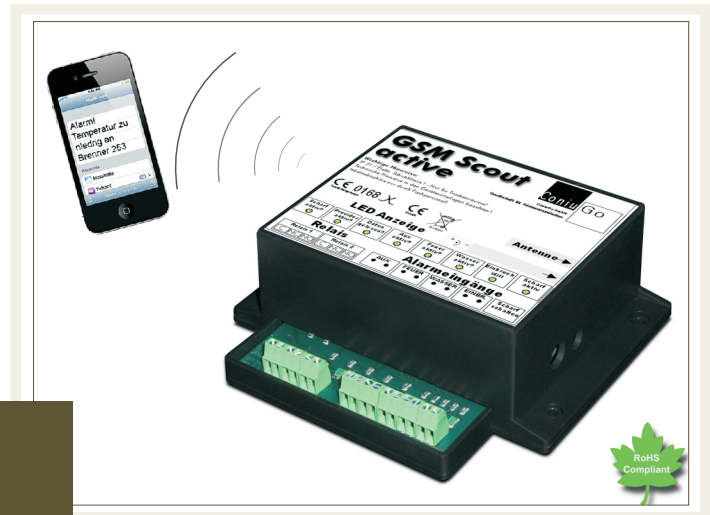

# GSM Scout active

Simply supervising with your mobile and SMS - immediately informed, immediately reaction! Connect, adjusting, ready!

Order no.: 700100209

## Applications

Supervising of:

- Sailing vessel, boats and yachts
- Camper and Caravans
- Homes

Telemetry of electrical devices:

- Bilge pump
- Light
- Cooler

## General informations

The scout GSM is an inexpensive and easy solution for the supervision of movable objects like boats, yachts, caravans or campers as well as the supervising of homes. Over connected sensors the device grasps, e.g., burglaries, upcoming fire, water or other serious events. These are immediately sent by SMS to any mobile phone and the user is able to initiate immediately countermeasures. The system is simply configurable about the phone number memory of the SIM-card and is ready for use immediately.

Further it is possible to activate the relais outputs by an SMS. So the user is able to switch different devices on board on or off.